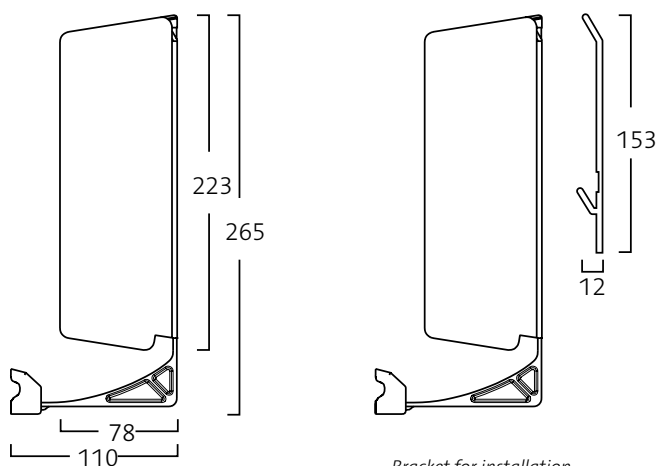

Reading- and examination light

An LED luminaire for both reading and examination can be fitted in the panel.

End cap

End-caps can be used to terminate the panel or when individual mounting applies.

Connection

Connection is made via the connection piece at the end of the panel from the side, wall or through the vertical supply channel.

Bracket for installation.

Fagerhult develops, manufactures and markets professional lighting systems for public environments. Our operations are run with a constant focus on design, function, flexibility and energy saving solutions.