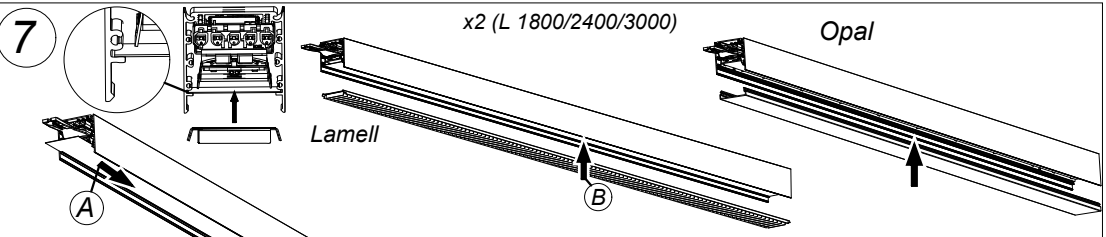

FAGERHULT

SE - 566 80 Habo

Notor G2 ReLight Continuous Montering/Assembly

1
Använd gaveln från sista armaturen som fixtur/
Use gable from the last luminaire as fixture.

2 Only L 1800/2400/3000

3 Skjut in mot gavel/
Push against gable

5 Gäller endast 1500/3000 Tak / Only 1500/3000 Ceiling

Blank sida mot LED/
Glossy side against LED

Manufactured by Fagerhult
For UK market importer Fagerhult UK
33-34 Dolben Street, London, SE1 0UQ

(S) Det är lämpligt att denna information överlämnas till användaren av anläggningen.
(GB) It is appropriate that this information is passed on to the users of the installation.