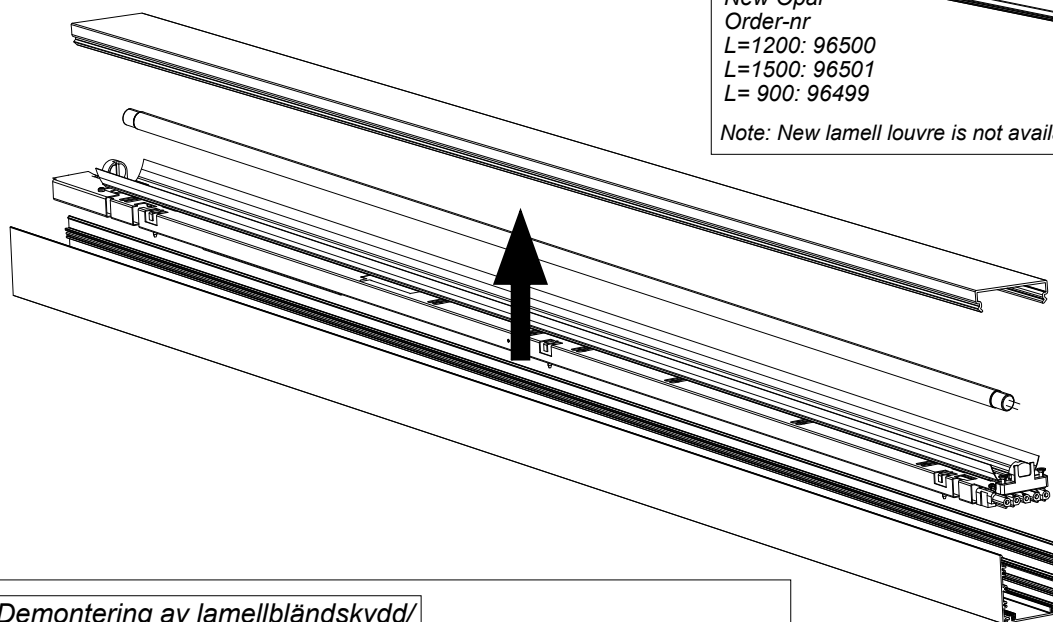

## Notor G2 ReLight Continuous

Demontering av gamla lysrörskomponenter  
Disassembly of old fluorescent tube components

New Opal  
Order-nr  
L=1200: 96500  
L=1500: 96501  
L= 900: 96499  
Note: New lamell louvre is not available