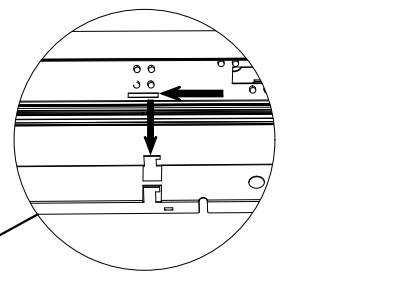

## Notor G2 ReLight Continuous Montering/Assembly

**1**  
Använd gaveln från sista armaturen som fixtur/  
Use gable from the last luminaire as fixture.

**2** Only L 1800/2400/3000

**3** Skjut in mot gavel/  
Push against gable

**5** Gäller endast 1500/3000 Tak / Only 1500/3000 Ceiling

Blank sida mot LED/  
Glossy side against LED

Manufactured by Fagerhult  
For UK market importer Fagerhult UK  
33-34 Dolben Street, London, SE1 0UQ