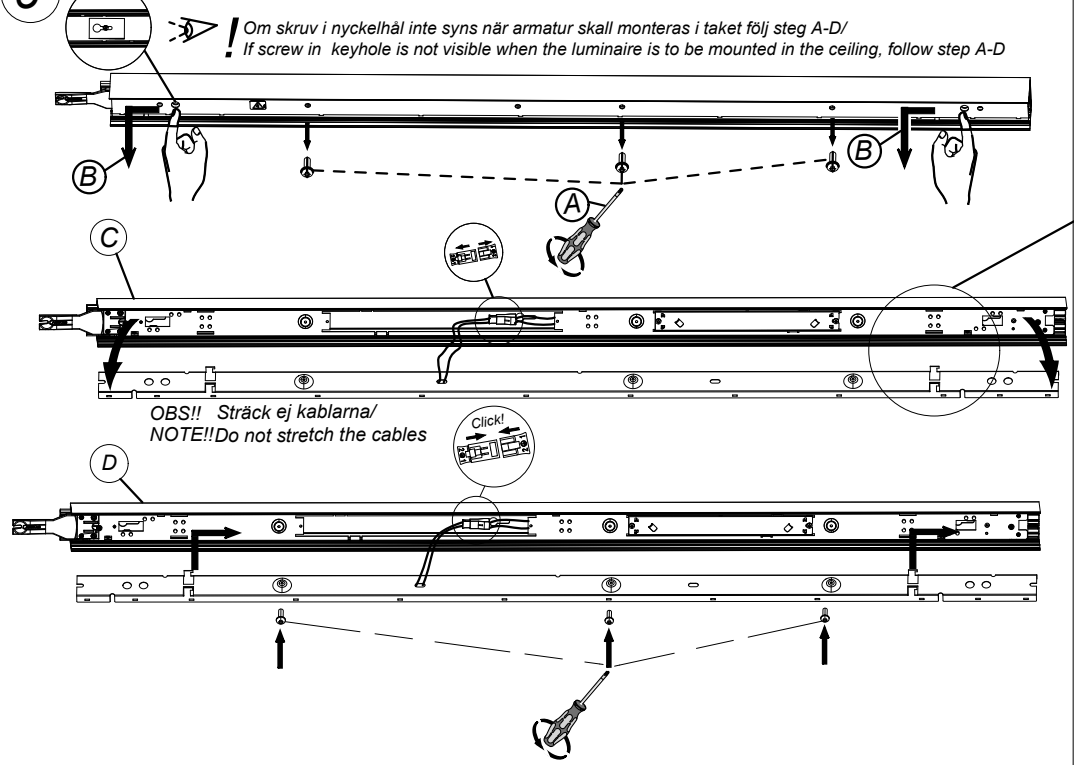

FAGERHULT

SE - 566 80 Habo

Notor G2 ReLight Continuous Montering/Assembly

1
Använd gaveln från sista armaturen som fixtur/
Use gable from the last luminaire as fixture.

2 Only L 1800/2400/3000

3 Skjut in mot gavel/
Push against gable

5 Gäller endast 1500/3000 Tak / Only 1500/3000 Ceiling

Blank sida mot LED/
Glossy side against LED

Manufactured by Fagerhult
For UK market importer Fagerhult UK
33-34 Dolben Street, London, SE1 0UQ

(S) Det är lämpligt att denna information överlämnas till användaren av anläggningen.
(GB) It is appropriate that this information is passed on to the users of the installation.