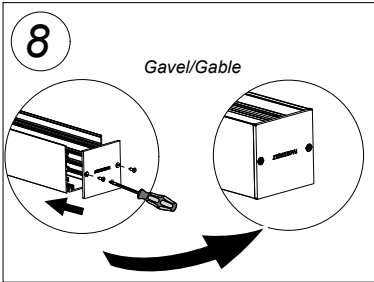

FAGERHULT

SE - 566 80 Habo

Notor G2 ReLight Continuous Montering/Assembly

1
Använd gaveln från sista armaturen som fixtur/
Use gable from the last luminaire as fixture.

2 Only L 1800/2400/3000

3 Skjut in mot gavel/
Push against gable

5 Gäller endast 1500/3000 Tak / Only 1500/3000 Ceiling

Blank sida mot LED/
Glossy side against LED

Manufactured by Fagerhult
For UK market importer Fagerhult UK
33-34 Dolben Street, London, SE1 0UQ

(S) Det är lämpligt att denna information överlämnas till användaren av anläggningen.
(GB) It is appropriate that this information is passed on to the users of the installation.