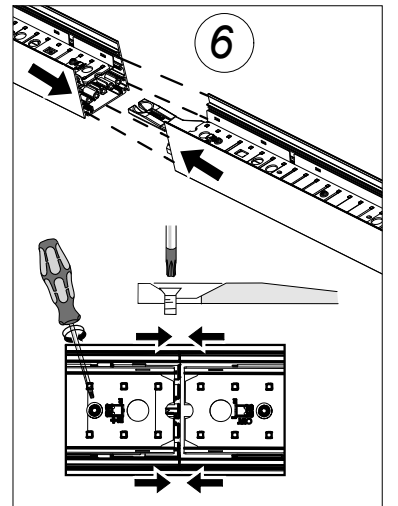

FAGERHULT

SE - 566 80 Habo

Notor G2 ReLight Continuous Montering/Assembly

1
Använd gaveln från sista armaturen som fixtur/
Use gable from the last luminaire as fixture.

2 Only L 1800/2400/3000

3 Skjut in mot gavel/
Push against gable

5 Gäller endast 1500/3000 Tak / Only 1500/3000 Ceiling

Blank sida mot LED/
Glossy side against LED

Manufactured by Fagerhult
For UK market importer Fagerhult UK
33-34 Dolben Street, London, SE1 0UQ

(S) Det är lämpligt att denna information överlämnas till användaren av anläggningen.
(GB) It is appropriate that this information is passed on to the users of the installation.