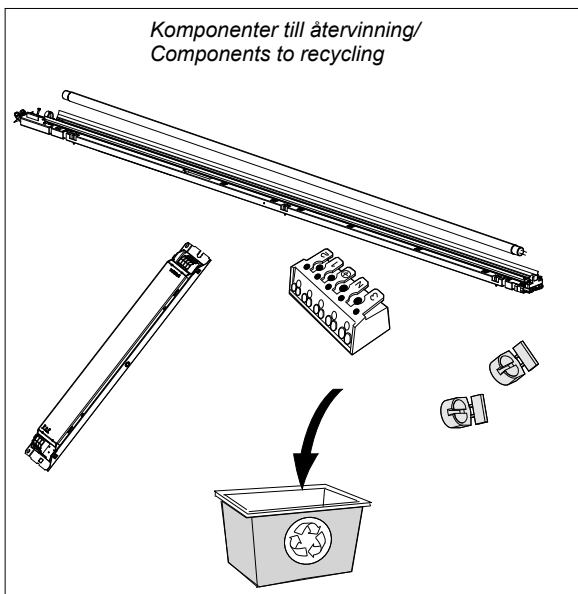

Komponenter till återvinning/
Components to recycling