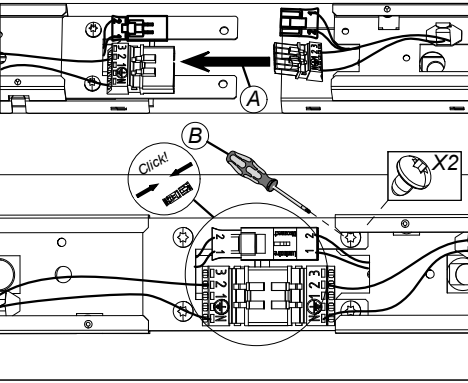

## Notor G2 ReLight Continuous Montering/Assembly

**1**  
Använd gaveln från sista armaturen som fixtur/  
Use gable from the last luminaire as fixture.

**2** Only L 1800/2400/3000

**3** Skjut in mot gavel/  
Push against gable