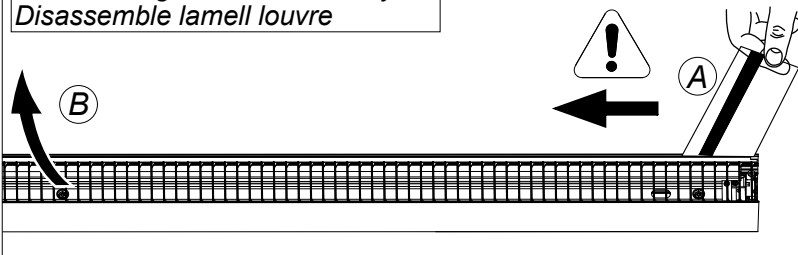

FAGERHULT SE - 566 80 Habo

Notor G2 ReLight Continuous

Demontering av gamla lysrörskomponenter
Disassembly of old fluorescent tube components

New Opal
Order-nr
L=1200: 96500
L=1500: 96501
L= 900: 96499
Note: New lamell louvre is not available

Demontering av lamellbländskydd/
Disassemble lamell louvre

Komponenter till återvinning/
Components to recycling

Komponenter att behålla/
Components to keep

(S) Denna produkt innehåller en ljuskälla med energieffektivitets klass C

(GB) This product contains a light source of energyefficiency class C

(S) Ljuskälla och drivdon ska enbart bytas ut av tillverkaren eller dess utsedda person.

(GB) The light source and control gear shall only be replaced by the manufacturer or its designated person.

Bryt spänningen före installation och vid sensorinställningar

Disconnect luminaire before installation and change of sensor settings

(S) Det är lämpligt att denna information överlämnas till användaren av anläggningen.

(GB) It is appropriate that this information is passed on to the users of the installation.

Manufactured by Fagerhult
For UK market importer Fagerhult UK
33-34 Dolben Street, London, SE1 OUK