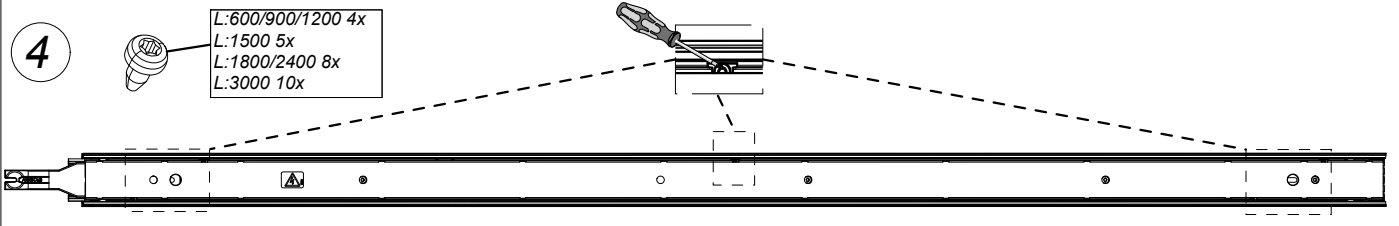

## Notor G2 ReLight Continuous Montering/Assembly

**1**  
Använd gaveln från sista armaturen som fixtur/  
Use gable from the last luminaire as fixture.

**2** Only L 1800/2400/3000

**3** Skjut in mot gavel/  
Push against gable