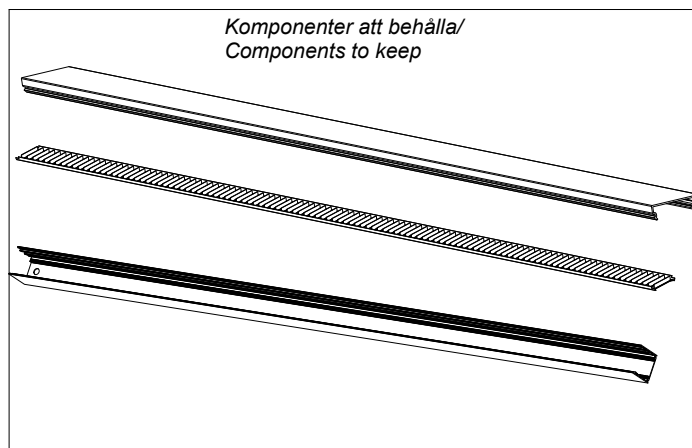

Komponenter att behålla/
Components to keep

(S) Denna produkt innehåller en ljuskälla med energieffektivitets klass C

(GB) This product contains a light source of energyefficiency class C

(S) Ljuskälla och drivdon ska enbart bytas ut av tillverkaren eller dess utsedda person.

(GB) The light source and control gear shall only be replaced by the manufacturer or its designated person.