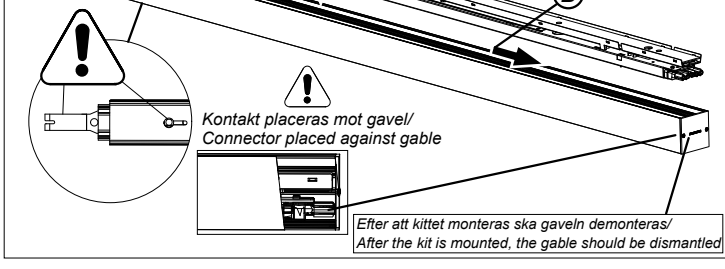

## Notor G2 ReLight Continuous Montering/Assembly

**1**  
Använd gaveln från sista armaturen som fixtur/  
Use gable from the last luminaire as fixture.

**2** Only L 1800/2400/3000

**3** Skjut in mot gavel/  
Push against gable